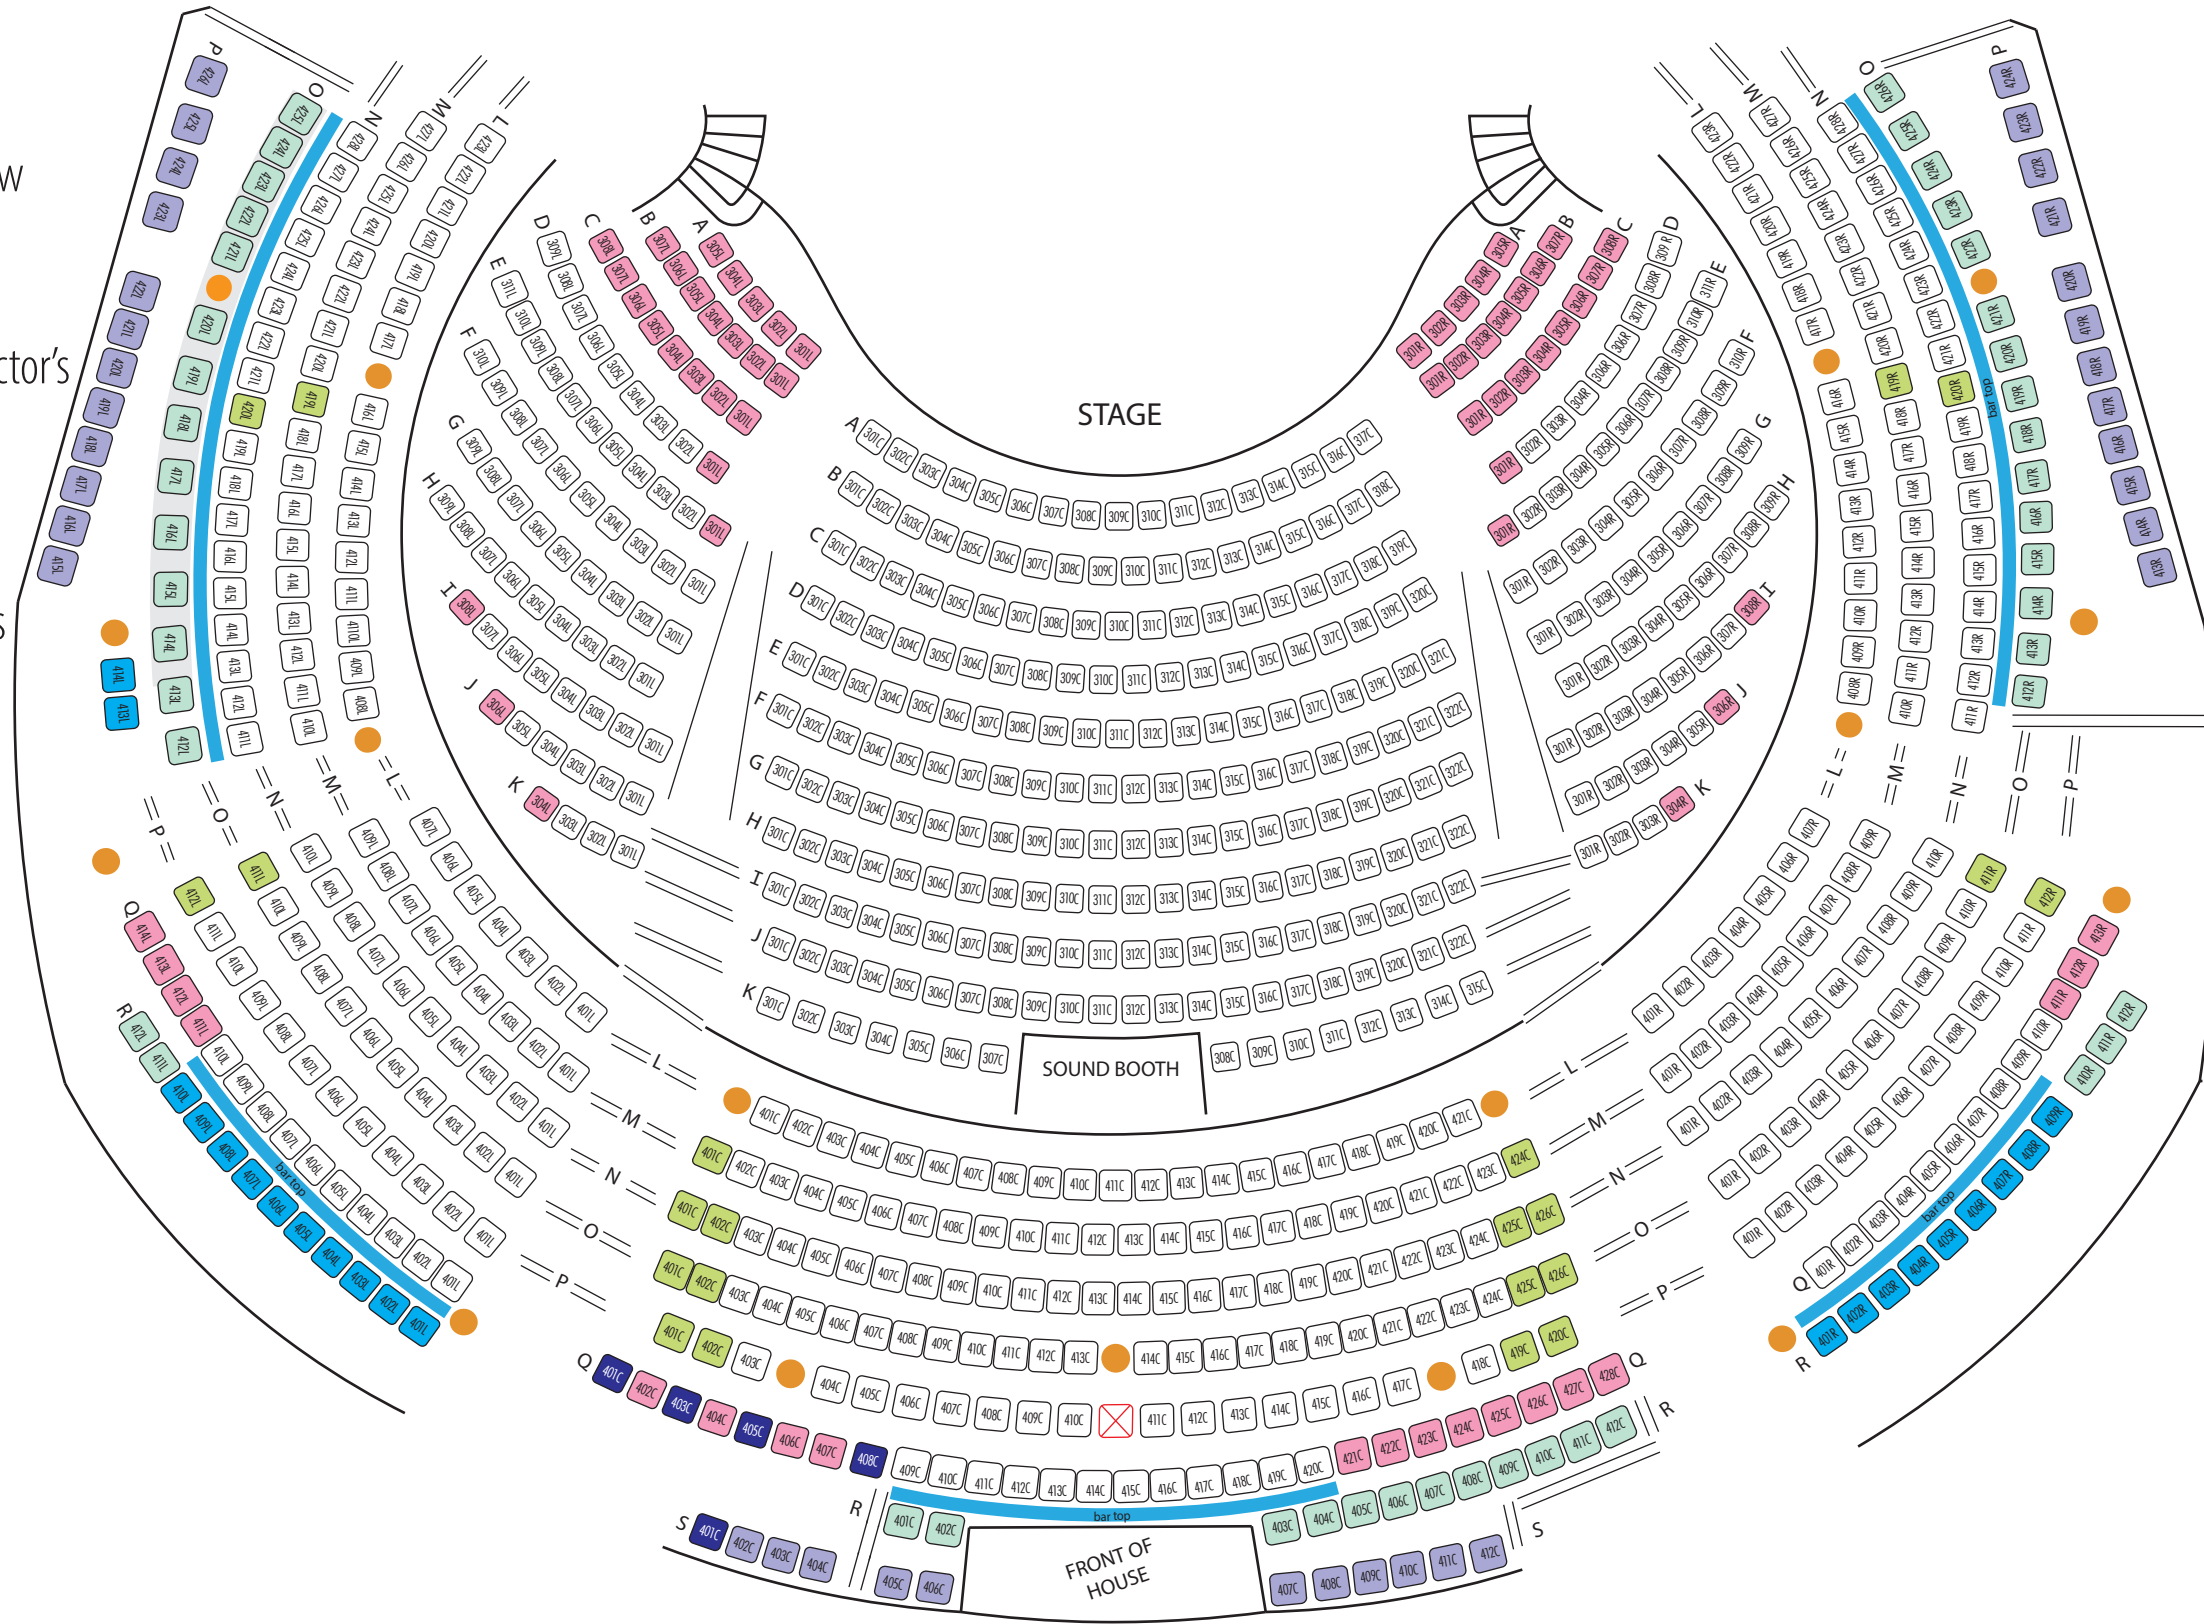

Celebrity Silhouette

Lower Level

- = pole
- = partially obstructed view
- = fully obstructed view
- = folding chair
- = 24" counter height director's chair with arms
- = 30" backed bar stool without arms
- = 30" bar height director's chair with arms
- = handicap carpet

Celebrity Silhouette Balcony

- = pole
- = partially obstructed view
- ⊠ = fully obstructed view
- = folding chair
- = 24" counter height director's chair with arms
- = 30" backed bar stool without arms
- = 30" bar height director's chair with arms
- = handicap carpet