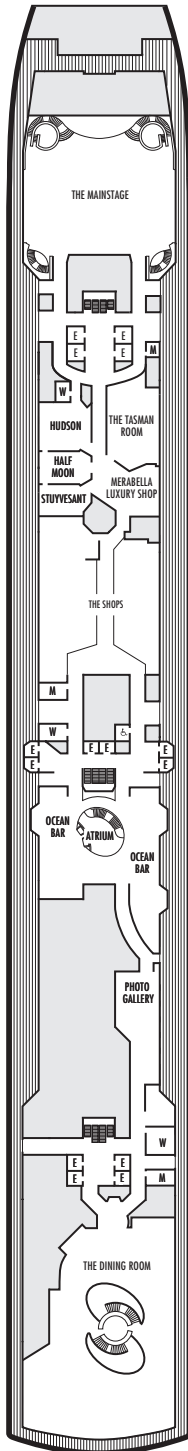

MAIN DECK
Staterooms 1001–1130

LOWER PROMENADE DECK

PROMENADE DECK

UPPER PROMENADE DECK
Staterooms 4001–4189

VERANDAH DECK
Staterooms 5001–5193

UPPER VERANDAH DECK
Staterooms 6001–6181

STATEROOM SYMBOL LEGEND

- Quad (2 lower beds, 1 sofa bed, 1 upper)
- Triple (2 lower beds, 1 sofa bed)
- △ Partial sea view
- X Fully obstructed view
- ⊕ Connecting rooms
- * Shower only
- ◆ Single-sink vanity
- ◆ Staterooms have solid steel verandah railings instead of clear-view Plexiglas® railings

ACCESSIBILITY STATEROOM SYMBOL LEGEND

- ♿ Staterooms I-8033, VB6002, VB6001, J1074, K1012 & K1011 are fully accessible, roll-in shower only
- ▼ Suites SA7058 & SA7057 are fully accessible with single side approach to the bed, bathtub and roll-in shower. Suites SY5002 & SY5001 are fully accessible with single side approach to the bed, roll-in shower only.
- ★ Staterooms VA8119, VA8116, VA8026, VA8025, V6052, V6049, V5140, V5135, V5054, V5051, VA4134, VA4131, H4092, H4089, VA4052, VA4051, D1100, D1099, C1082 & C1081 are ambulatory accessible, roll-in shower only