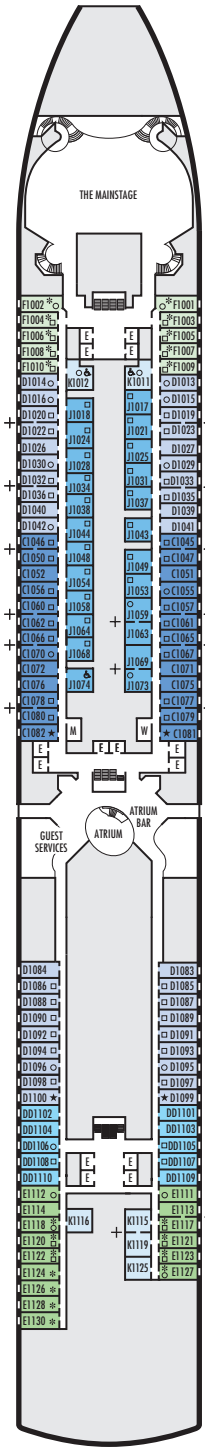

MAIN DECK
Staterooms 1001–1130

LOWER PROMENADE DECK

PROMENADE DECK

UPPER PROMENADE DECK
Staterooms 4001–4189

VERANDAH DECK
Staterooms 5001–5193

UPPER VERANDAH DECK
Staterooms 6001–6181

STATEROOM SYMBOL LEGEND

- Quad (2 lower beds, 1 sofa bed, 1 upper)
- Triple (2 lower beds, 1 sofa bed)
- △ Partial sea view
- X Fully obstructed view
- ⊕ Connecting rooms
- * Shower only
- ◆ Single-sink vanity
- ◆ Staterooms have solid steel verandah railings instead of clear-view Plexiglas® railings

ACCESSIBILITY STATEROOM SYMBOL LEGEND

- ♿ Staterooms I-8033, VB6002, VB6001, J1074, K1012 & K1011 are fully accessible, roll-in shower only
- ▼ Suites SA7058 & SA7057 are fully accessible with single side approach to the bed, bathtub and roll-in shower. Suites SY5002 & SY5001 are fully accessible with single side approach to the bed, roll-in shower only.
- ★ Staterooms VA8119, VA8116, VA8026, VA8025, V6052, V6049, V5140, V5135, V5054, V5051, VA4134, VA4131, H4092, H4089, VA4052, VA4051, D1100, D1099, C1082 & C1081 are ambulatory accessible, roll-in shower only

SHIP SPECIFICATIONS & FACILITIES

- 2,106 Guests
- 874 Crew
- 86,700 Gross Tons
- 936 Feet Long
- 11 Guest Decks
- Wrap-around Promenade Deck
- 8 Restaurants & Cafes
- 8 Entertainment Venues
- 11 Lounges/Bars
- 2 Outdoor Swimming Pools (one with sliding glass roof)
- Spa & Salon
- Fitness Center
- Suite Lounge
- Duty-free Shops
- Library/Internet Cafe
- On-board Wi-Fi Access
- Casino
- Sport Courts