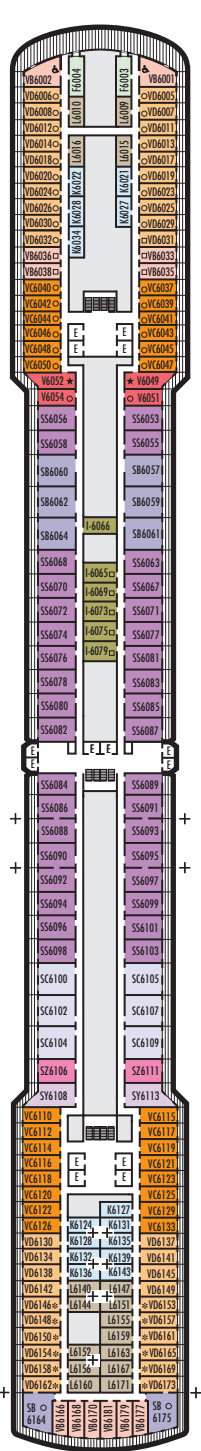

MAIN DECK
Staterooms 1001–1130

LOWER PROMENADE DECK

PROMENADE DECK

UPPER PROMENADE DECK
Staterooms 4001–4189

VERANDAH DECK
Staterooms 5001–5193

UPPER VERANDAH DECK
Staterooms 6001–6181

STATEROOM SYMBOL LEGEND

- Quad (2 lower beds, 1 sofa bed, 1 upper)
- Triple (2 lower beds, 1 sofa bed)
- △ Partial sea view
- X Fully obstructed view
- ⊕ Connecting rooms
- * Shower only
- ◆ Single-sink vanity
- ◆ Staterooms have solid steel verandah railings instead of clear-view Plexiglas® railings

ACCESSIBILITY STATEROOM SYMBOL LEGEND

- ♿ Staterooms I-8033, VB6002, VB6001, J1074, K1012 & K1011 are fully accessible, roll-in shower only
- ▼ Suites SA7058 & SA7057 are fully accessible with single side approach to the bed, bathtub and roll-in shower. Suites SY5002 & SY5001 are fully accessible with single side approach to the bed, roll-in shower only.
- ★ Staterooms VA8119, VA8116, VA8026, VA8025, V6052, V6049, V5140, V5135, V5054, V5051, VA4134, VA4131, H4092, H4089, VA4052, VA4051, D1100, D1099, C1082 & C1081 are ambulatory accessible, roll-in shower only

SHIP SPECIFICATIONS & FACILITIES

- 2,106 Guests
- 874 Crew
- 86,700 Gross Tons
- 936 Feet Long
- 11 Guest Decks
- Wrap-around Promenade Deck
- 8 Restaurants & Cafes
- 8 Entertainment Venues
- 11 Lounges/Bars
- 2 Outdoor Swimming Pools (one with sliding glass roof)
- Spa & Salon
- Fitness Center
- Suite Lounge
- Duty-free Shops
- Library/Internet Cafe
- On-board Wi-Fi Access
- Casino
- Sport Courts