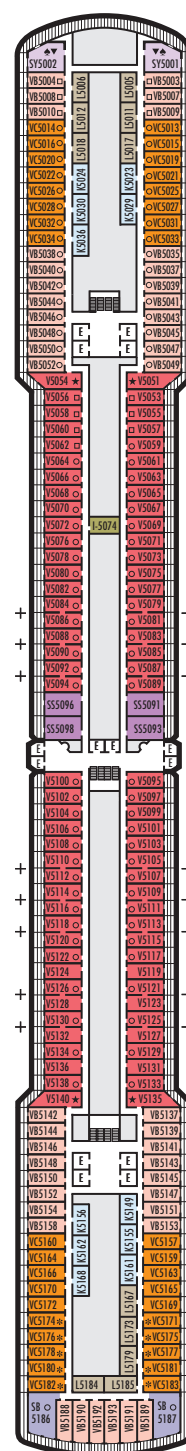

MAIN DECK
Staterooms 1001–1130

LOWER PROMENADE DECK

PROMENADE DECK

UPPER PROMENADE DECK
Staterooms 4001–4189

VERANDAH DECK
Staterooms 5001–5193

UPPER VERANDAH DECK
Staterooms 6001–6181

STATEROOM SYMBOL LEGEND

- Quad (2 lower beds, 1 sofa bed, 1 upper)
- Triple (2 lower beds, 1 sofa bed)
- △ Partial sea view
- X Fully obstructed view
- ⊕ Connecting rooms
- * Shower only
- ◆ Single-sink vanity
- ◆ Staterooms have solid steel verandah railings instead of clear-view Plexiglas® railings

ACCESSIBILITY STATEROOM SYMBOL LEGEND

- ♿ Staterooms I-8033, VB6002, VB6001, J1074, K1012 & K1011 are fully accessible, roll-in shower only
- ▼ Suites SA7058 & SA7057 are fully accessible with single side approach to the bed, bathtub and roll-in shower. Suites SY5002 & SY5001 are fully accessible with single side approach to the bed, roll-in shower only.
- ★ Staterooms VA8119, VA8116, VA8026, VA8025, V6052, V6049, V5140, V5135, V5054, V5051, VA4134, VA4131, H4092, H4089, VA4052, VA4051, D1100, D1099, C1082 & C1081 are ambulatory accessible, roll-in shower only

SHIP SPECIFICATIONS & FACILITIES

- 2,106 Guests
- 874 Crew
- 86,700 Gross Tons
- 936 Feet Long
- 11 Guest Decks
- Wrap-around Promenade Deck
- 8 Restaurants & Cafes
- 8 Entertainment Venues
- 11 Lounges/Bars
- 2 Outdoor Swimming Pools (one with sliding glass roof)
- Spa & Salon
- Fitness Center
- Suite Lounge
- Duty-free Shops
- Library/Internet Cafe
- On-board Wi-Fi Access
- Casino
- Sport Courts