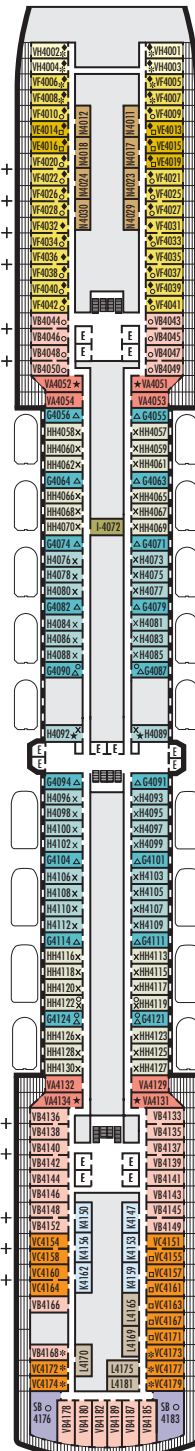

MAIN DECK
Staterooms 1001–1130

LOWER PROMENADE DECK

PROMENADE DECK

UPPER PROMENADE DECK
Staterooms 4001–4189

VERANDAH DECK
Staterooms 5001–5193

UPPER VERANDAH DECK
Staterooms 6001–6181

STATEROOM SYMBOL LEGEND

- Quad (2 lower beds, 1 sofa bed, 1 upper)
- Triple (2 lower beds, 1 sofa bed)
- △ Partial sea view
- X Fully obstructed view
- ⊕ Connecting rooms
- * Shower only
- ◆ Single-sink vanity
- ◆ Staterooms have solid steel verandah railings instead of clear-view Plexiglas® railings

ACCESSIBILITY STATEROOM SYMBOL LEGEND

- ♿ Staterooms I-8033, VB6002, VB6001, J1074, K1012 & K1011 are fully accessible, roll-in shower only
- ▼ Suites SA7058 & SA7057 are fully accessible with single side approach to the bed, bathtub and roll-in shower. Suites SY5002 & SY5001 are fully accessible with single side approach to the bed, roll-in shower only.
- ★ Staterooms VA8119, VA8116, VA8026, VA8025, V6052, V6049, V5140, V5135, V5054, V5051, VA4134, VA4131, H4092, H4089, VA4052, VA4051, D1100, D1099, C1082 & C1081 are ambulatory accessible, roll-in shower only

SHIP SPECIFICATIONS & FACILITIES

- 2,106 Guests
- 874 Crew
- 86,700 Gross Tons
- 936 Feet Long
- 11 Guest Decks
- Wrap-around Promenade Deck
- 8 Restaurants & Cafes
- 8 Entertainment Venues
- 11 Lounges/Bars
- 2 Outdoor Swimming Pools (one with sliding glass roof)
- Spa & Salon
- Fitness Center
- Suite Lounge
- Duty-free Shops
- Library/Internet Cafe
- On-board Wi-Fi Access
- Casino
- Sport Courts