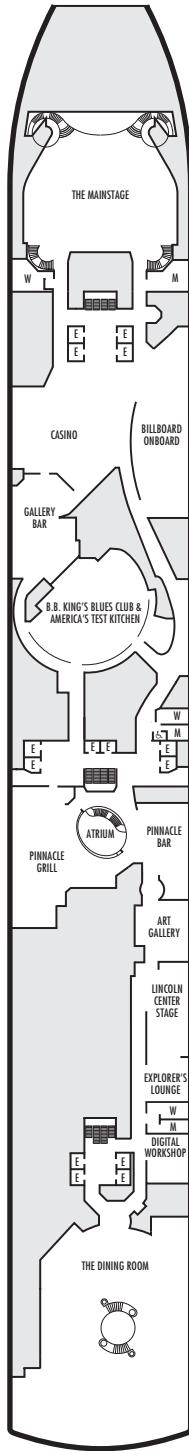

MAIN DECK
Staterooms 1001–1130

LOWER PROMENADE DECK

PROMENADE DECK

UPPER PROMENADE DECK
Staterooms 4001–4189

VERANDAH DECK
Staterooms 5001–5193

UPPER VERANDAH DECK
Staterooms 6001–6181

STATEROOM SYMBOL LEGEND

- Quad (2 lower beds, 1 sofa bed, 1 upper)
- Triple (2 lower beds, 1 sofa bed)
- △ Partial sea view
- X Fully obstructed view
- ⊕ Connecting rooms
- * Shower only
- ◆ Single-sink vanity
- ◆ Staterooms have solid steel verandah railings instead of clear-view Plexiglas® railings

ACCESSIBILITY STATEROOM SYMBOL LEGEND

- ♿ Staterooms I-8033, VB6002, VB6001, J1074, K1012 & K1011 are fully accessible, roll-in shower only
- ▼ Suites SA7058 & SA7057 are fully accessible with single side approach to the bed, bathtub and roll-in shower. Suites SY5002 & SY5001 are fully accessible with single side approach to the bed, roll-in shower only.
- ★ Staterooms VA8119, VA8116, VA8026, VA8025, V6052, V6049, V5140, V5135, V5054, V5051, VA4134, VA4131, H4092, H4089, VA4052, VA4051, D1100, D1099, C1082 & C1081 are ambulatory accessible, roll-in shower only