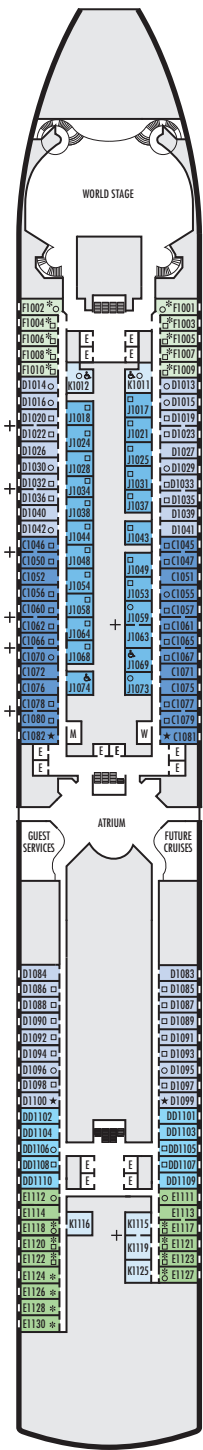

Signature Suites: 2 lower beds convertible to 1 queen-size bed, bathroom with dual-sink vanity, full-size whirlpool bath & shower & additional shower stall, large sitting area, private verandah, 1 sofa bed for 1 person, floor-to-ceiling windows.

VERANDAH STATEROOMS

Verandah: 2 lower beds convertible to 1 queen-size bed, bathroom & shower, sitting area, private verandah, floor-to-ceiling windows. VT staterooms have viewing balconies.

OCEAN-VIEW STATEROOMS

Large: 2 lower beds convertible to 1 queen-size bed, bathroom & shower.

Large or Standard: 2 lower beds convertible to 1 queen-size bed, bathroom & shower, floor-to-ceiling windows. All G-category staterooms have partial sea views. All H- & HH-category staterooms have fully obstructed views.

INTERIOR STATEROOMS

Large or Standard: 2 lower beds convertible to 1 queen-size bed, shower. Staterooms IQ10043 and IQ10044 have fully obstructed views.

▼ Spa Suites and Staterooms. Opt for the serenity of a Spa Suite or Stateroom, featuring modern spa amenities.

MAIN DECK
Staterooms 1001-1137