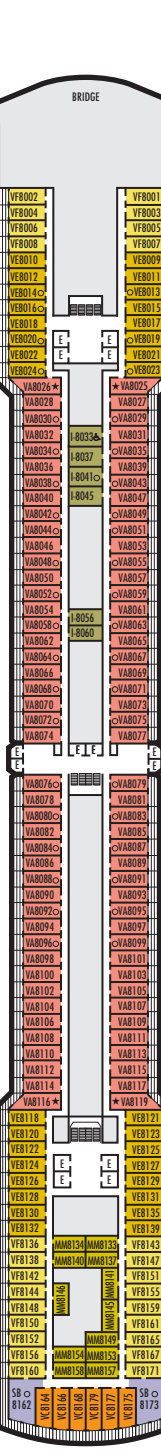

Signature Suites: 2 lower beds convertible to 1 queen-size bed, bathroom with dual-sink vanity, full-size whirlpool bath & shower & additional shower stall, large sitting area, private verandah, 1 sofa bed for 1 person, floor-to-ceiling windows.

VERANDAH STATEROOMS

Verandah: 2 lower beds convertible to 1 queen-size bed, bathroom & shower, sitting area, private verandah, floor-to-ceiling windows. VT staterooms have viewing balconies.

OCEAN-VIEW STATEROOMS

Large: 2 lower beds convertible to 1 queen-size bed, bathroom & shower.

Large or Standard: 2 lower beds convertible to 1 queen-size bed, bathroom & shower, floor-to-ceiling windows. All G-category staterooms have partial sea views. All H- & HH-category staterooms have fully obstructed views.

INTERIOR STATEROOMS

Large or Standard: 2 lower beds convertible to 1 queen-size bed, shower. Staterooms IQ10043 and IQ10044 have fully obstructed views.

▼ Spa Suites and Staterooms. Opt for the serenity of a Spa Suite or Stateroom, featuring modern spa amenities.

NAVIGATION DECK
Staterooms 8001-8179