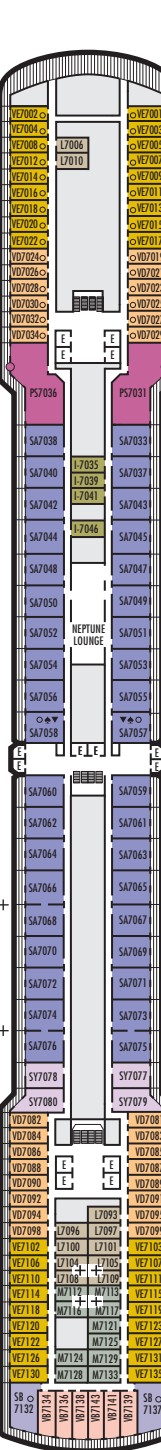

Signature Suites: 2 lower beds convertible to 1 queen-size bed, bathroom with dual-sink vanity, full-size whirlpool bath & shower & additional shower stall, large sitting area, private verandah, 1 sofa bed for 1 person, floor-to-ceiling windows.

VERANDAH STATEROOMS

Verandah: 2 lower beds convertible to 1 queen-size bed, bathroom & shower, sitting area, private verandah, floor-to-ceiling windows. VT staterooms have viewing balconies.

OCEAN-VIEW STATEROOMS

Large: 2 lower beds convertible to 1 queen-size bed, bathroom & shower.

Large or Standard: 2 lower beds convertible to 1 queen-size bed, bathroom & shower, floor-to-ceiling windows. All G-category staterooms have partial sea views. All H- & HH-category staterooms have fully obstructed views.

INTERIOR STATEROOMS

Large or Standard: 2 lower beds convertible to 1 queen-size bed, shower. Staterooms IQ10043 and IQ10044 have fully obstructed views.

▼ Spa Suites and Staterooms. Opt for the serenity of a Spa Suite or Stateroom, featuring modern spa amenities.

ROTTERDAM DECK
Staterooms 7001-7143