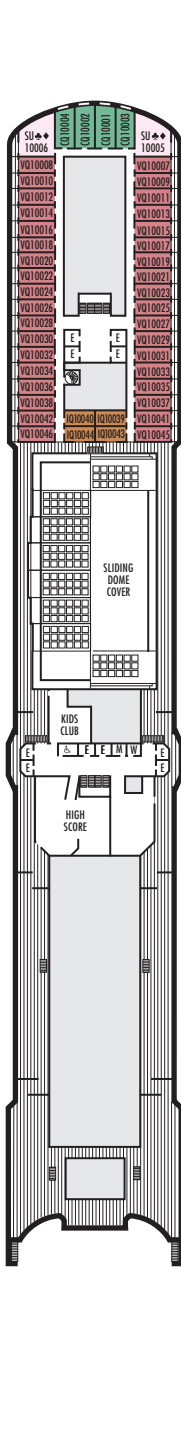

Signature Suites: 2 lower beds convertible to 1 queen-size bed, bathroom with dual-sink vanity, full-size whirlpool bath & shower & additional shower stall, large sitting area, private verandah, 1 sofa bed for 1 person, floor-to-ceiling windows.

VERANDAH STATEROOMS

Verandah: 2 lower beds convertible to 1 queen-size bed, bathroom & shower, sitting area, private verandah, floor-to-ceiling windows. VT staterooms have viewing balconies.

OCEAN-VIEW STATEROOMS

Large: 2 lower beds convertible to 1 queen-size bed, bathroom & shower.

Large or Standard: 2 lower beds convertible to 1 queen-size bed, bathroom & shower, floor-to-ceiling windows. All G-category staterooms have partial sea views. All H- & HH-category staterooms have fully obstructed views.

INTERIOR STATEROOMS

Large or Standard: 2 lower beds convertible to 1 queen-size bed, shower. Staterooms IQ10043 and IQ10044 have fully obstructed views.

▼ Spa Suites and Staterooms. Opt for the serenity of a Spa Suite or Stateroom, featuring modern spa amenities.

PANORAMA DECK
Staterooms 10001-10046