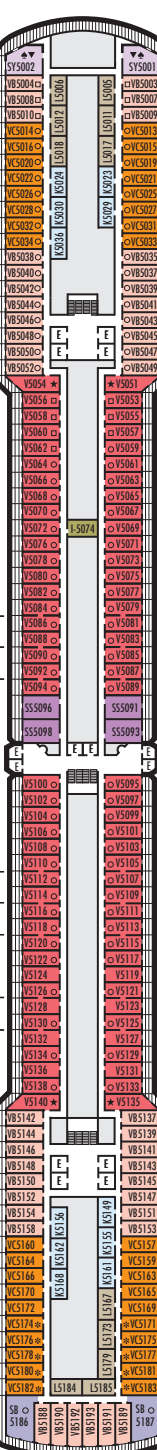

Signature Suites: 2 lower beds convertible to 1 queen-size bed, bathroom with dual-sink vanity, full-size whirlpool bath & shower & additional shower stall, large sitting area, private verandah, 1 sofa bed for 1 person, floor-to-ceiling windows.

VERANDAH STATEROOMS

Verandah: 2 lower beds convertible to 1 queen-size bed, bathroom & shower, sitting area, private verandah, floor-to-ceiling windows. VT staterooms have viewing balconies.

OCEAN-VIEW STATEROOMS

Large: 2 lower beds convertible to 1 queen-size bed, bathroom & shower.

Large or Standard: 2 lower beds convertible to 1 queen-size bed, bathroom & shower, floor-to-ceiling windows. All G-category staterooms have partial sea views. All H- & HH-category staterooms have fully obstructed views.

INTERIOR STATEROOMS

Large or Standard: 2 lower beds convertible to 1 queen-size bed, shower. Staterooms IQ10043 and IQ10044 have fully obstructed views.

▼ Spa Suites and Staterooms. Opt for the serenity of a Spa Suite or Stateroom, featuring modern spa amenities.

VERANDAH DECK
Staterooms 5001-5193