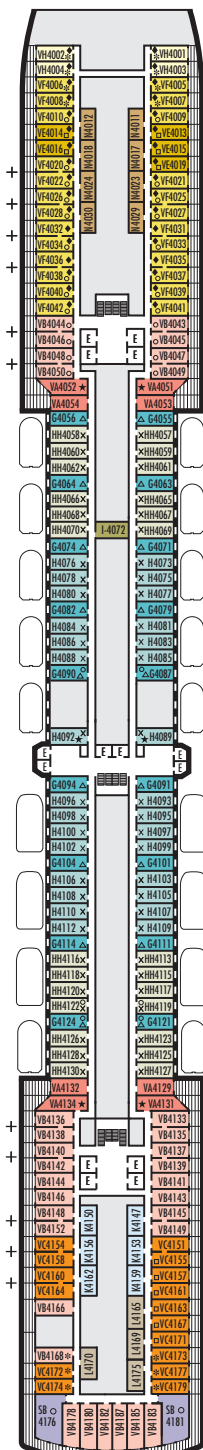

Signature Suites: 2 lower beds convertible to 1 queen-size bed, bathroom with dual-sink vanity, full-size whirlpool bath & shower & additional shower stall, large sitting area, private verandah, 1 sofa bed for 1 person, floor-to-ceiling windows.

VERANDAH STATEROOMS

Verandah: 2 lower beds convertible to 1 queen-size bed, bathroom & shower, sitting area, private verandah, floor-to-ceiling windows. VT staterooms have viewing balconies.

OCEAN-VIEW STATEROOMS

Large: 2 lower beds convertible to 1 queen-size bed, bathroom & shower.

Large or Standard: 2 lower beds convertible to 1 queen-size bed, bathroom & shower, floor-to-ceiling windows. All G-category staterooms have partial sea views. All H- & HH-category staterooms have fully obstructed views.

INTERIOR STATEROOMS

Large or Standard: 2 lower beds convertible to 1 queen-size bed, shower. Staterooms IQ10043 and IQ10044 have fully obstructed views.

▼ Spa Suites and Staterooms. Opt for the serenity of a Spa Suite or Stateroom, featuring modern spa amenities.

UPPER PROMENADE DECK
Staterooms 4001-4187