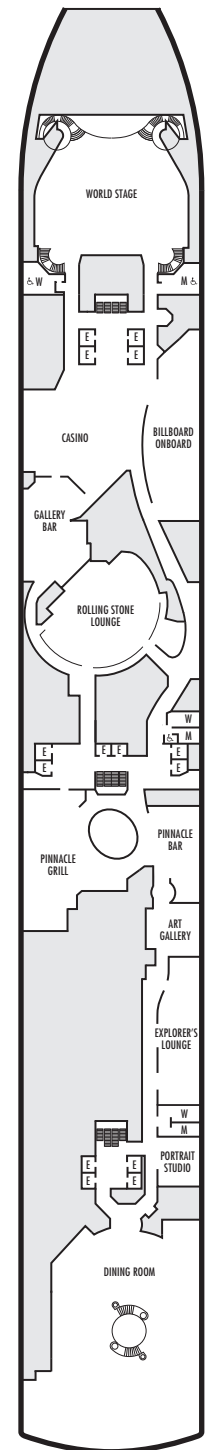

Signature Suites: 2 lower beds convertible to 1 queen-size bed, bathroom with dual-sink vanity, full-size whirlpool bath & shower & additional shower stall, large sitting area, private verandah, 1 sofa bed for 1 person, floor-to-ceiling windows.

VERANDAH STATEROOMS

Verandah: 2 lower beds convertible to 1 queen-size bed, bathroom & shower, sitting area, private verandah, floor-to-ceiling windows. VT staterooms have viewing balconies.

OCEAN-VIEW STATEROOMS

Large: 2 lower beds convertible to 1 queen-size bed, bathroom & shower.

Large or Standard: 2 lower beds convertible to 1 queen-size bed, bathroom & shower, floor-to-ceiling windows. All G-category staterooms have partial sea views. All H- & HH-category staterooms have fully obstructed views.

INTERIOR STATEROOMS

Large or Standard: 2 lower beds convertible to 1 queen-size bed, shower. Staterooms IQ10043 and IQ10044 have fully obstructed views.

▼ Spa Suites and Staterooms. Opt for the serenity of a Spa Suite or Stateroom, featuring modern spa amenities.

LOWER PROMENADE DECK