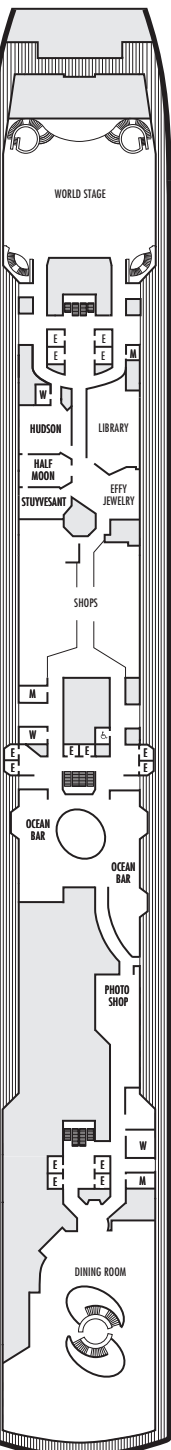

Signature Suites: 2 lower beds convertible to 1 queen-size bed, bathroom with dual-sink vanity, full-size whirlpool bath & shower & additional shower stall, large sitting area, private verandah, 1 sofa bed for 1 person, floor-to-ceiling windows.

VERANDAH STATEROOMS

Verandah: 2 lower beds convertible to 1 queen-size bed, bathroom & shower, sitting area, private verandah, floor-to-ceiling windows. VT staterooms have viewing balconies.

OCEAN-VIEW STATEROOMS

Large: 2 lower beds convertible to 1 queen-size bed, bathroom & shower.

Large or Standard: 2 lower beds convertible to 1 queen-size bed, bathroom & shower, floor-to-ceiling windows. All G-category staterooms have partial sea views. All H- & HH-category staterooms have fully obstructed views.

INTERIOR STATEROOMS

Large or Standard: 2 lower beds convertible to 1 queen-size bed, shower. Staterooms IQ10043 and IQ10044 have fully obstructed views.

▼ Spa Suites and Staterooms. Opt for the serenity of a Spa Suite or Stateroom, featuring modern spa amenities.

PROMENADE DECK