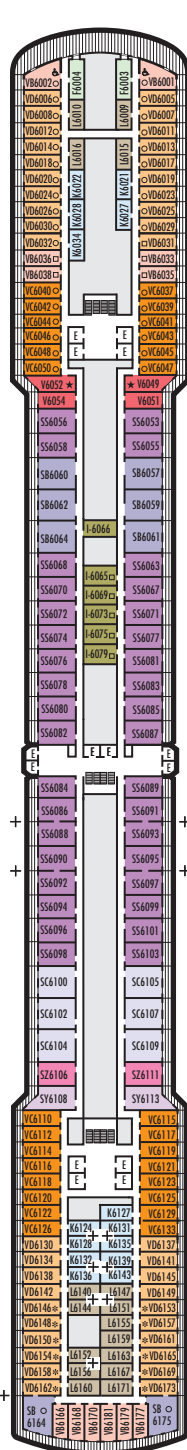

Signature Suites: 2 lower beds convertible to 1 queen-size bed, bathroom with dual-sink vanity, full-size whirlpool bath & shower & additional shower stall, large sitting area, private verandah, 1 sofa bed for 1 person, floor-to-ceiling windows.

VERANDAH STATEROOMS

Verandah: 2 lower beds convertible to 1 queen-size bed, bathroom & shower, sitting area, private verandah, floor-to-ceiling windows. VT staterooms have viewing balconies.

OCEAN-VIEW STATEROOMS

Large: 2 lower beds convertible to 1 queen-size bed, bathroom & shower.

Large or Standard: 2 lower beds convertible to 1 queen-size bed, bathroom & shower, floor-to-ceiling windows. All G-category staterooms have partial sea views. All H- & HH-category staterooms have fully obstructed views.

INTERIOR STATEROOMS

Large or Standard: 2 lower beds convertible to 1 queen-size bed, shower. Staterooms IQ10043 and IQ10044 have fully obstructed views.

▼ Spa Suites and Staterooms. Opt for the serenity of a Spa Suite or Stateroom, featuring modern spa amenities.

UPPER VERANDAH DECK
Staterooms 6001-6181